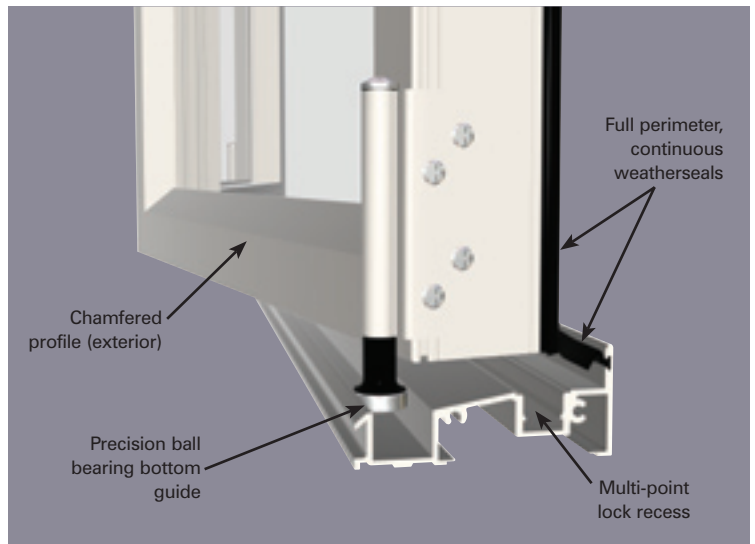

Features:

- Top-hung panels and a precision ball bearing roller/guide system promote smooth operation and extended service life
- Wide range of configurations including service leaf, 'slide and stack' and internal stacking options*
- Full perimeter, continuous weather seals provide a high degree of weatherproofing and acoustic performance
- Robust profiles ensures suitability for large panels, even in high wind load and exposed positions.
- Single action lever handle operates multi-point locking function†
- Internally fitted, retractable roller flyscreen available
- 7 year 'peace of mind' guarantee*

* Conditions Apply

† Keyed deadlock option available (additional cost)

G.James
glass & aluminium

Ph **132 877**

www.gjames.com.au

Queensland

Eagle Farm
Logan City
Capalaba
Caboolture

Ipswich
Gold Coast
Toowoomba
Sunshine Coast

Gympie
Hervey Bay
Bundaberg
Gladstone

Rockhampton
Mackay
Townsville
Cairns

New South Wales

Sydney
Lismore
Newcastle
Port Macquarie
Taree

Northern Territory

Darwin

South Australia
Salisbury South