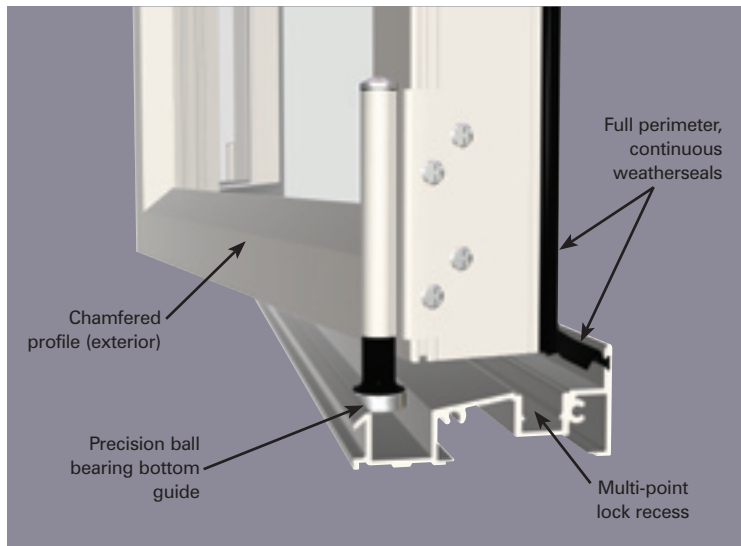

BI-FOLD DOORS »

477 SERIES

477 SERIES

» BI-FOLD DOORS

BI-FOLD DOORS »

Experience the true meaning of open living when you select the G.James 477 Series Bi-fold Door. By combining the latest hardware technology with the uncompromising strength of heavy duty profiles, you can now enjoy uninterrupted views and the ultimate sensation of 'bringing the outdoors indoors'. The innovative lever handle, fitted as standard, is simple and convenient to operate with a single action releasing both top and bottom locking bolts.

477 SERIES

» BI-FOLD DOORS

» The unique 'slide and stack' feature of this bi-fold door gives you the flexibility to adjust your opening configuration to suit your individual access or entertaining requirements. For further information relating to the possible configurations and other important considerations refer to the G.James *Residential Product Selector*. G.James is an Accredited Member of the Australian Window Association Product Accreditation Program and an environmentally aware organisation.†

† G.James residential extrusions are manufactured in Australia from billet produced using recycled aluminium. This billet requires approx 90% less power to produce than primary billet.

Features:

- Top-hung panels and a precision ball bearing roller/guide system promote smooth operation and extended service life
- Wide range of configurations including service leaf, 'slide and stack' and internal stacking options*
- Full perimeter, continuous weather seals provide a high degree of weatherproofing and acoustic performance
- Robust profiles ensures suitability for large panels, even in high wind load and exposed positions.
- Single action lever handle operates multi-point locking function†
- Internally fitted, retractable roller flyscreen available
- 7 year 'peace of mind' guarantee*