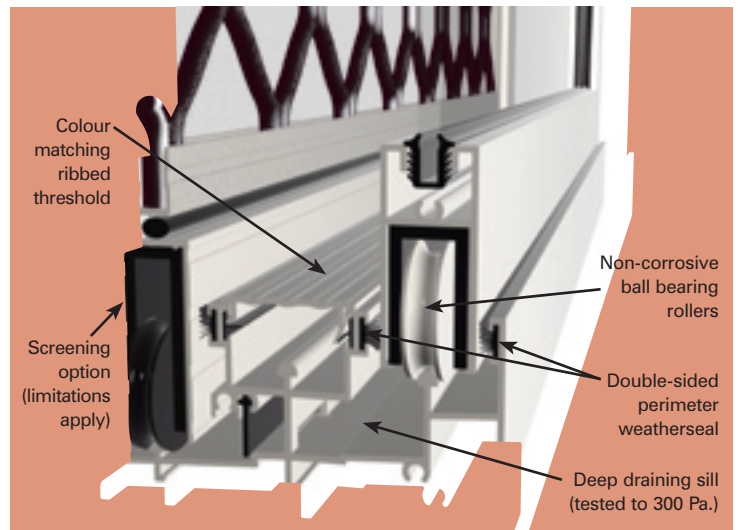

G.James
glass & aluminium

Ph 132 877

www.gjames.com.au

Queensland

Eagle Farm
Logan City
Capalaba
Caboolture

Ipswich
Gold Coast
Toowoomba
Sunshine Coast

Gympie
Hervey Bay
Bundaberg
Gladstone

Rockhampton
Mackay
Townsville
Cairns

New South Wales

Sydney
Lismore
Newcastle

Port Macquarie
Taree