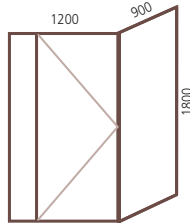

**SEP505
SED505**