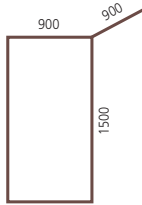

SIGNATURE SERIES SHOWER SCREENS

(Use SEP order codes for 'Pearl' Series and SED codes when ordering 'Designer' Series.)

SES100