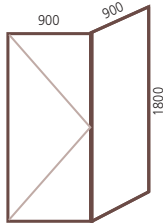

### PEARL AND DESIGNER SERIES SHOWER SCREENS

(Use SEP order codes for 'Pearl' Series and SED codes when ordering 'Designer' Series.)

**SEP300  
SED300**

**SEP305  
SED305**

**SEP306  
SEPD06**

**SEP405  
SED405**