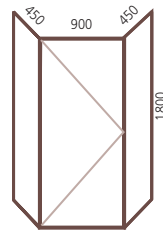

**SEP2RS
SED2RS**