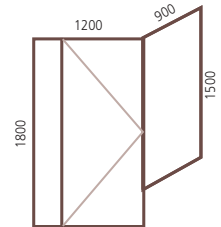

### PEARL AND DESIGNER SERIES SHOWER SCREENS

(Use SEP order codes for 'Pearl' Series and SED codes when ordering 'Designer' Series.)

**SEP300  
SED300**

**SEP305  
SED305**

**SEP306  
SEPD06**

**SEP405  
SED405**