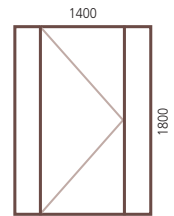

**SEP310
SED310**

For further configurations refer to the G.James Residential Product Selector.