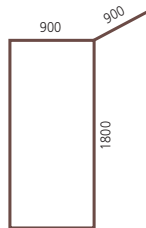

SHOWER SCREENS»

STANDARD CONFIGURATIONS

PEARL AND DESIGNER SERIES SHOWER SCREENS

(Use SEP order codes for 'Pearl' Series and SED codes when ordering 'Designer' Series.)

For further configurations refer to the G.James Residential Product Selector.

SIGNATURE SERIES SHOWER SCREENS

(Use SEP order codes for 'Pearl' Series and SED codes when ordering 'Designer' Series.)

SES200

For further configurations refer to the G.James Residential Product Selector.

» SHOWER SCREENS

G.James
glass & aluminium

Ph **132 877**

www.gjames.com.au

Queensland

Eagle Farm
Logan City
Capalaba
Caboolture

Ipswich
Gold Coast
Toowoomba
Sunshine Coast

Gympie
Hervey Bay
Bundaberg
Gladstone

Rockhampton
Mackay
Townsville
Cairns

New South Wales

Sydney
Lismore
Newcastle
Port Macquarie

Northern Territory

Darwin