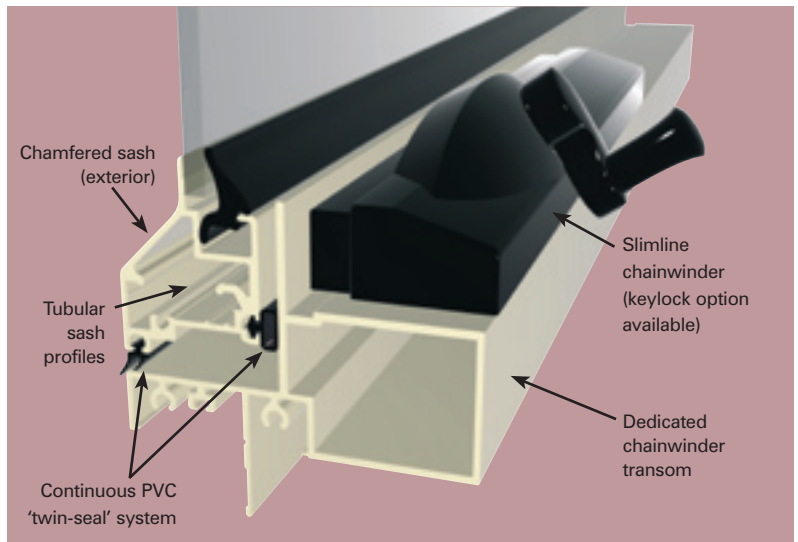

G.James
glass & aluminium

Ph **132 877**

www.gjames.com.au

Queensland

Eagle Farm
Logan City
Capalaba
Caboolture

Ipswich
Gold Coast
Toowoomba
Sunshine Coast

Gympie
Hervey Bay
Bundaberg
Gladstone

Rockhampton
Mackay
Townsville
Cairns

New South Wales

Sydney
Lismore
Newcastle
Port Macquarie
Taree

Northern Territory

Darwin

South Australia

Salisbury South