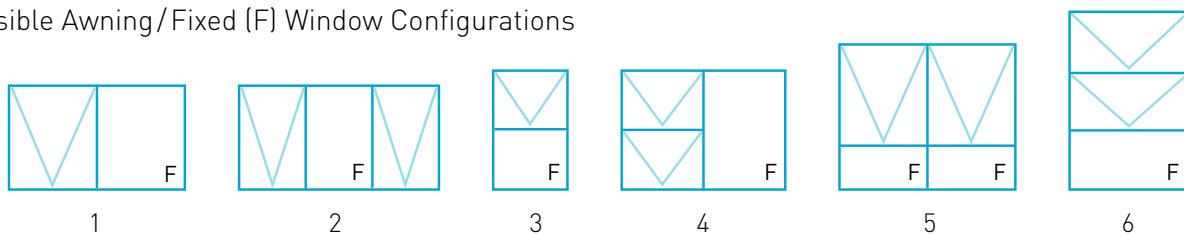

Standard Size Range / Configurations

Stud Opening (Frame Size with reveals + 10mm clearance)
Outer Frame Size (excludes fixing fin & reveals)

Width (mm)

		660	960	1260	1560	1860	2160	2460
		610	910	1210	1510	1810	2110	2410
Height (mm)	650							
	950							
	1250							
	1550							
	1850							

Possible Awning/Fixed (F) Window Configurations

Product Specific Notes:

- Configurations greater than 2410mm wide available.
- Sizes detailed above are based on 'top hung' sashes with chainwinder. Certain sizes may not be available if stays and cam handle hardware option is specified.
- Black chainwinders supplied as standard. White, Silver and keyed chainwinders available on request (additional charges apply).
- Multiple bay configurations will be supplied in equal splits unless requested otherwise.
- Minimum window width for a 'centre drive' chainwinder is 540mm. Minimum window width for 'off-centre drive' winder is 450mm.