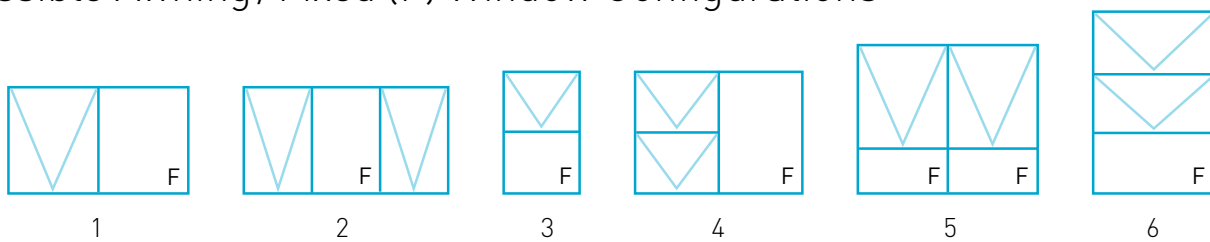

## Standard Size Range / Configurations

		Stud Opening (Frame Size with reveals + 10mm clearance)						
		Outer Frame Size (excludes fixing fin & reveals)						
		Width						
		660	960	1260	1560	1860	2160	2460
		610	910	1210	1510	1810	2110	2410
Height (mm)	650							
	950							
	1250							
	1550							
	1850							

### Possible Awning/Fixed (F) Window Configurations

**Product Specific Notes:**

- Configurations greater than 2410mm wide available.
- Sizes detailed above are based on 'top hung' sashes with chainwinder. Certain sizes may not be available if stays and cam handle hardware option is specified.
- Black chainwinders supplied as standard. White, Silver and keyed chainwinders available on request (additional cost applies).
- Multiple bay configurations will be supplied in equal splits unless requested otherwise.
- Minimum window width for a 'centre drive' chainwinder is 540mm. Minimum window width for 'off-centre drive' winder is 450mm.

## Standard Size Range / Configurations

		Width (mm)						
		660	960	1260	1560	1860	2160	2460
		610	910	1210	1510	1810	2110	2410
Height (mm)	950							
	1250							
	1550							