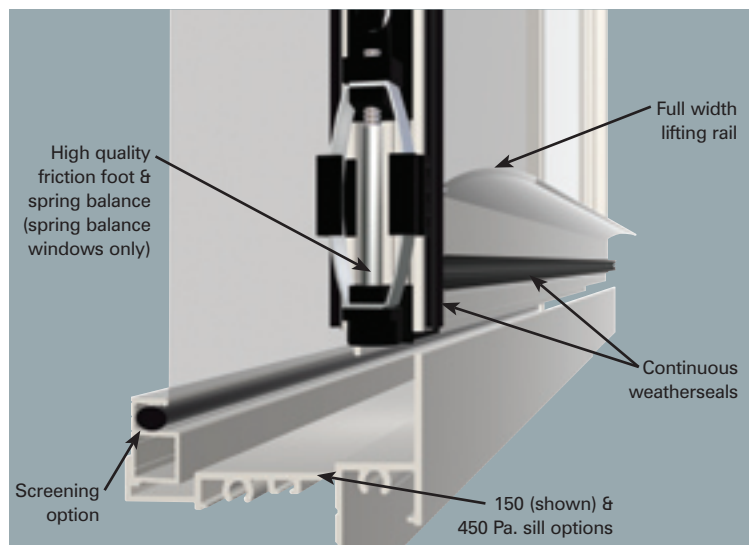

G.James
glass & aluminium

Ph 132 877

www.gjames.com.au

Queensland

Eagle Farm
Logan City
Capalaba
Caboolture

Ipswich
Gold Coast
Toowoomba
Sunshine Coast

Gympie
Hervey Bay
Bundaberg
Gladstone

Rockhampton
Mackay
Townsville
Cairns

New South Wales

Sydney
Lismore
Newcastle
Port Macquarie
Taree

Northern Territory

Darwin

South Australia

Salisbury South